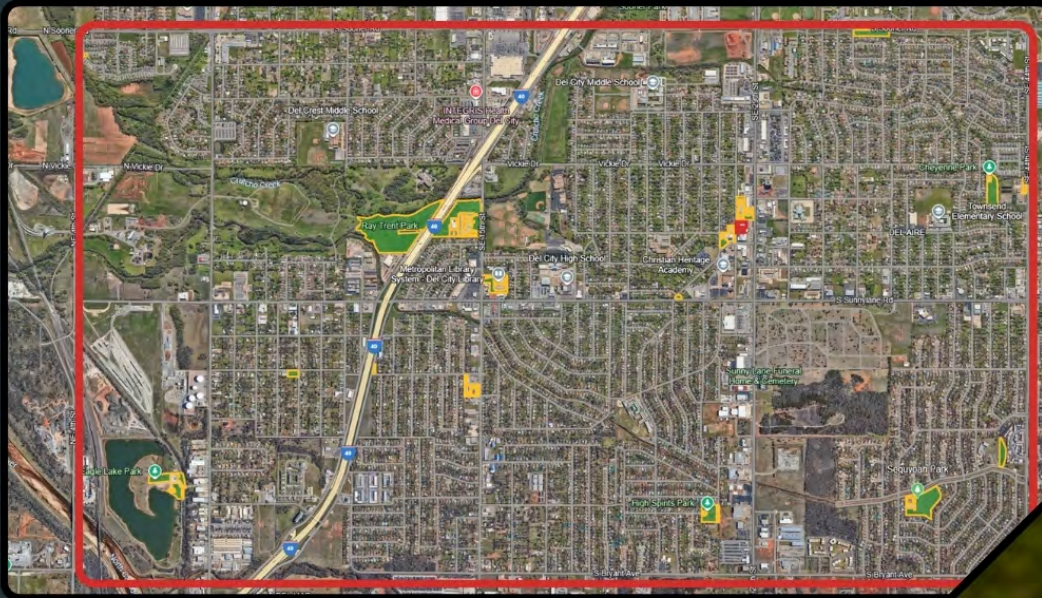

Area to maintain

ADDRESS
4517 SE 29th St
Del City, OK 73115

CHEROKEE PARK

CITY PARK

Approx. 53,089 SQ ft. or 1.22 acres

Area to maintain

ADDRESS

4300 Leonhardt Dr
Del City, OK 73115

CHEYENNE PARK

CITY PARK

Approx. 113,912 SQ ft. or 2.62 acres

Area to maintain

ADDRESS
4636 SE 42nd St
Del City, OK 73115

CITY HALL

CITY BUILDING

Approx. 27,748 SQ ft. or .637 acres

 **Areas to maintain**

ADDRESS

**Del City City Hall, 3701 SE 15th St,
Del City, OK 73115**

City of Del City Mowing Locations

- 20 Areas to maintain
- Over 2,000,000 SQ ft.

COMMUNITY CENTER/ PATRIOT PARK/ FIRE STATION 2

ADDRESS
3405 E. Reno Ave
Del City, OK 73115

EDWARDS PARK

CITY PARK

Approx. 7,930 SQ ft. or .18 acres

Areas to maintain

ADDRESS

Sunnyslane Rd and Del Rd

FIRE STATION 1