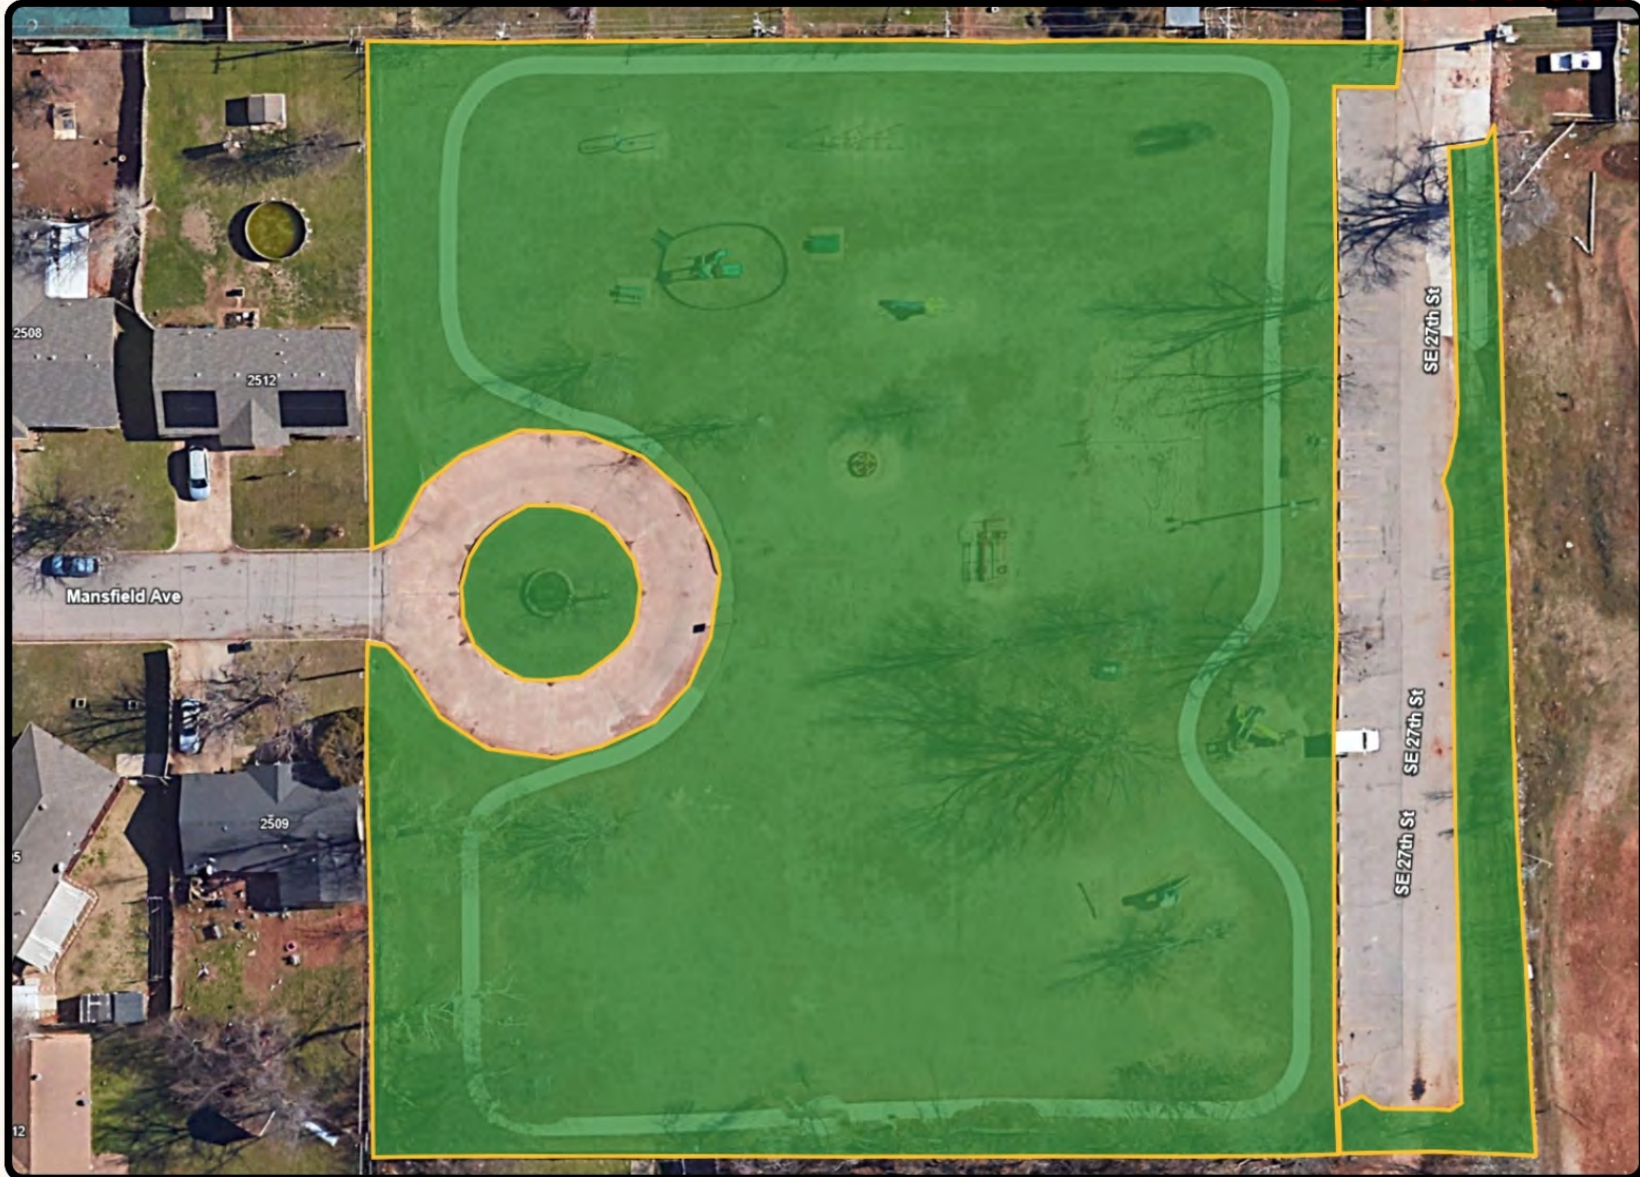

CITY BUILDING

Approx. 329,229 SQ ft. or 7.56 acres

Areas to maintain

ADDRESS
SE 15th St, Del City, OK 73115

EAGLE LAKE PARK

CITY PARK

Approx. 61,285 SQ ft. or 1.41 acres

Areas to maintain

ADDRESS
3405 E. Reno Ave
Del City, OK 73115

EDWARDS PARK

CITY PARK

Approx. 7,930 SQ ft. or .18 acres

Areas to maintain

ADDRESS

Sunnyslane Rd and Del Rd

FIRE STATION 1

CITY BUILDING

Approx. 39,268 SQ ft. or .901 acres

 **Areas to maintain**

ADDRESS
2800 Epperly Dr
Del City, OK 73115

HIGH SPIRITS PARK *CITY PARK*

Approx. 96,266 SQ ft. or 2.21 acres

 **Areas to maintain**

ADDRESS
2500 S. Mansfield Ave
Del City, OK 73115

Area to maintain

ADDRESS

2840 Linda Ln
Del City, OK 73115

OLIVER PARK

CITY PARK

Approx. 2,771 SQ ft. or .06 acres

Area to maintain

ADDRESS